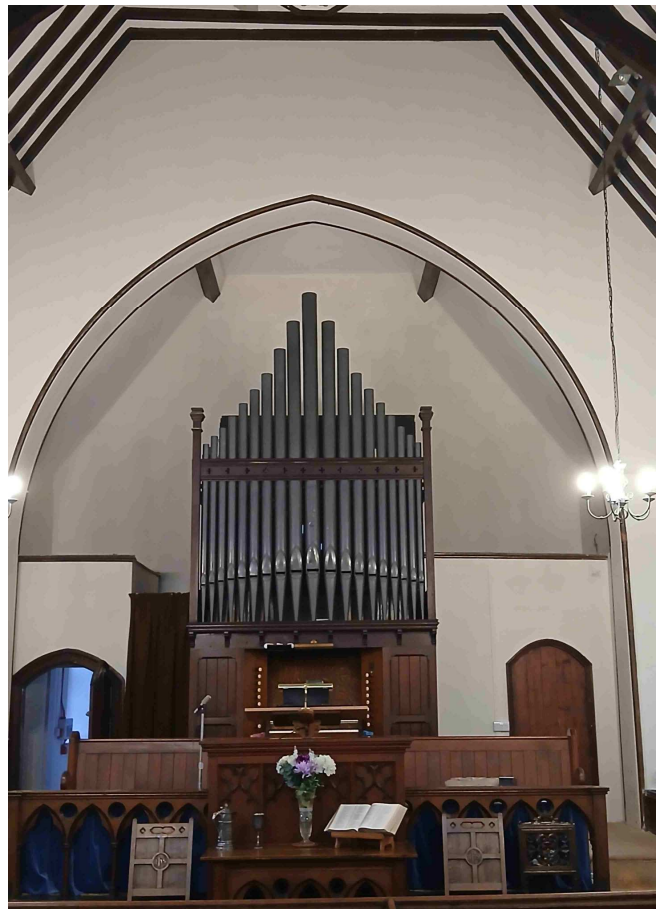

The chapel interior before renovation

**Reeth Evangelical
Congregational Church
Photographs before and after Phase 4
building work 2020**

South wall of chapel after renovation

The north gable

The south gable

North window masonry

The repaired roof