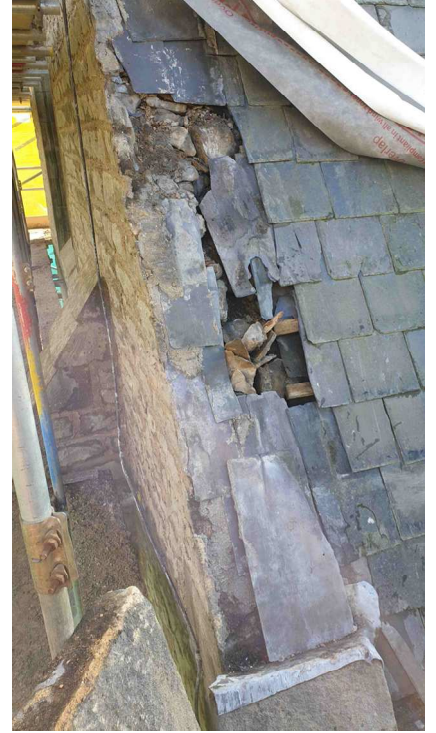

The chapel interior before renovation

**Reeth Evangelical
Congregational Church
Photographs before and after Phase 4
building work 2020**

South wall of chapel after renovation

The north gable

The south gable

North window masonry

The repaired roof